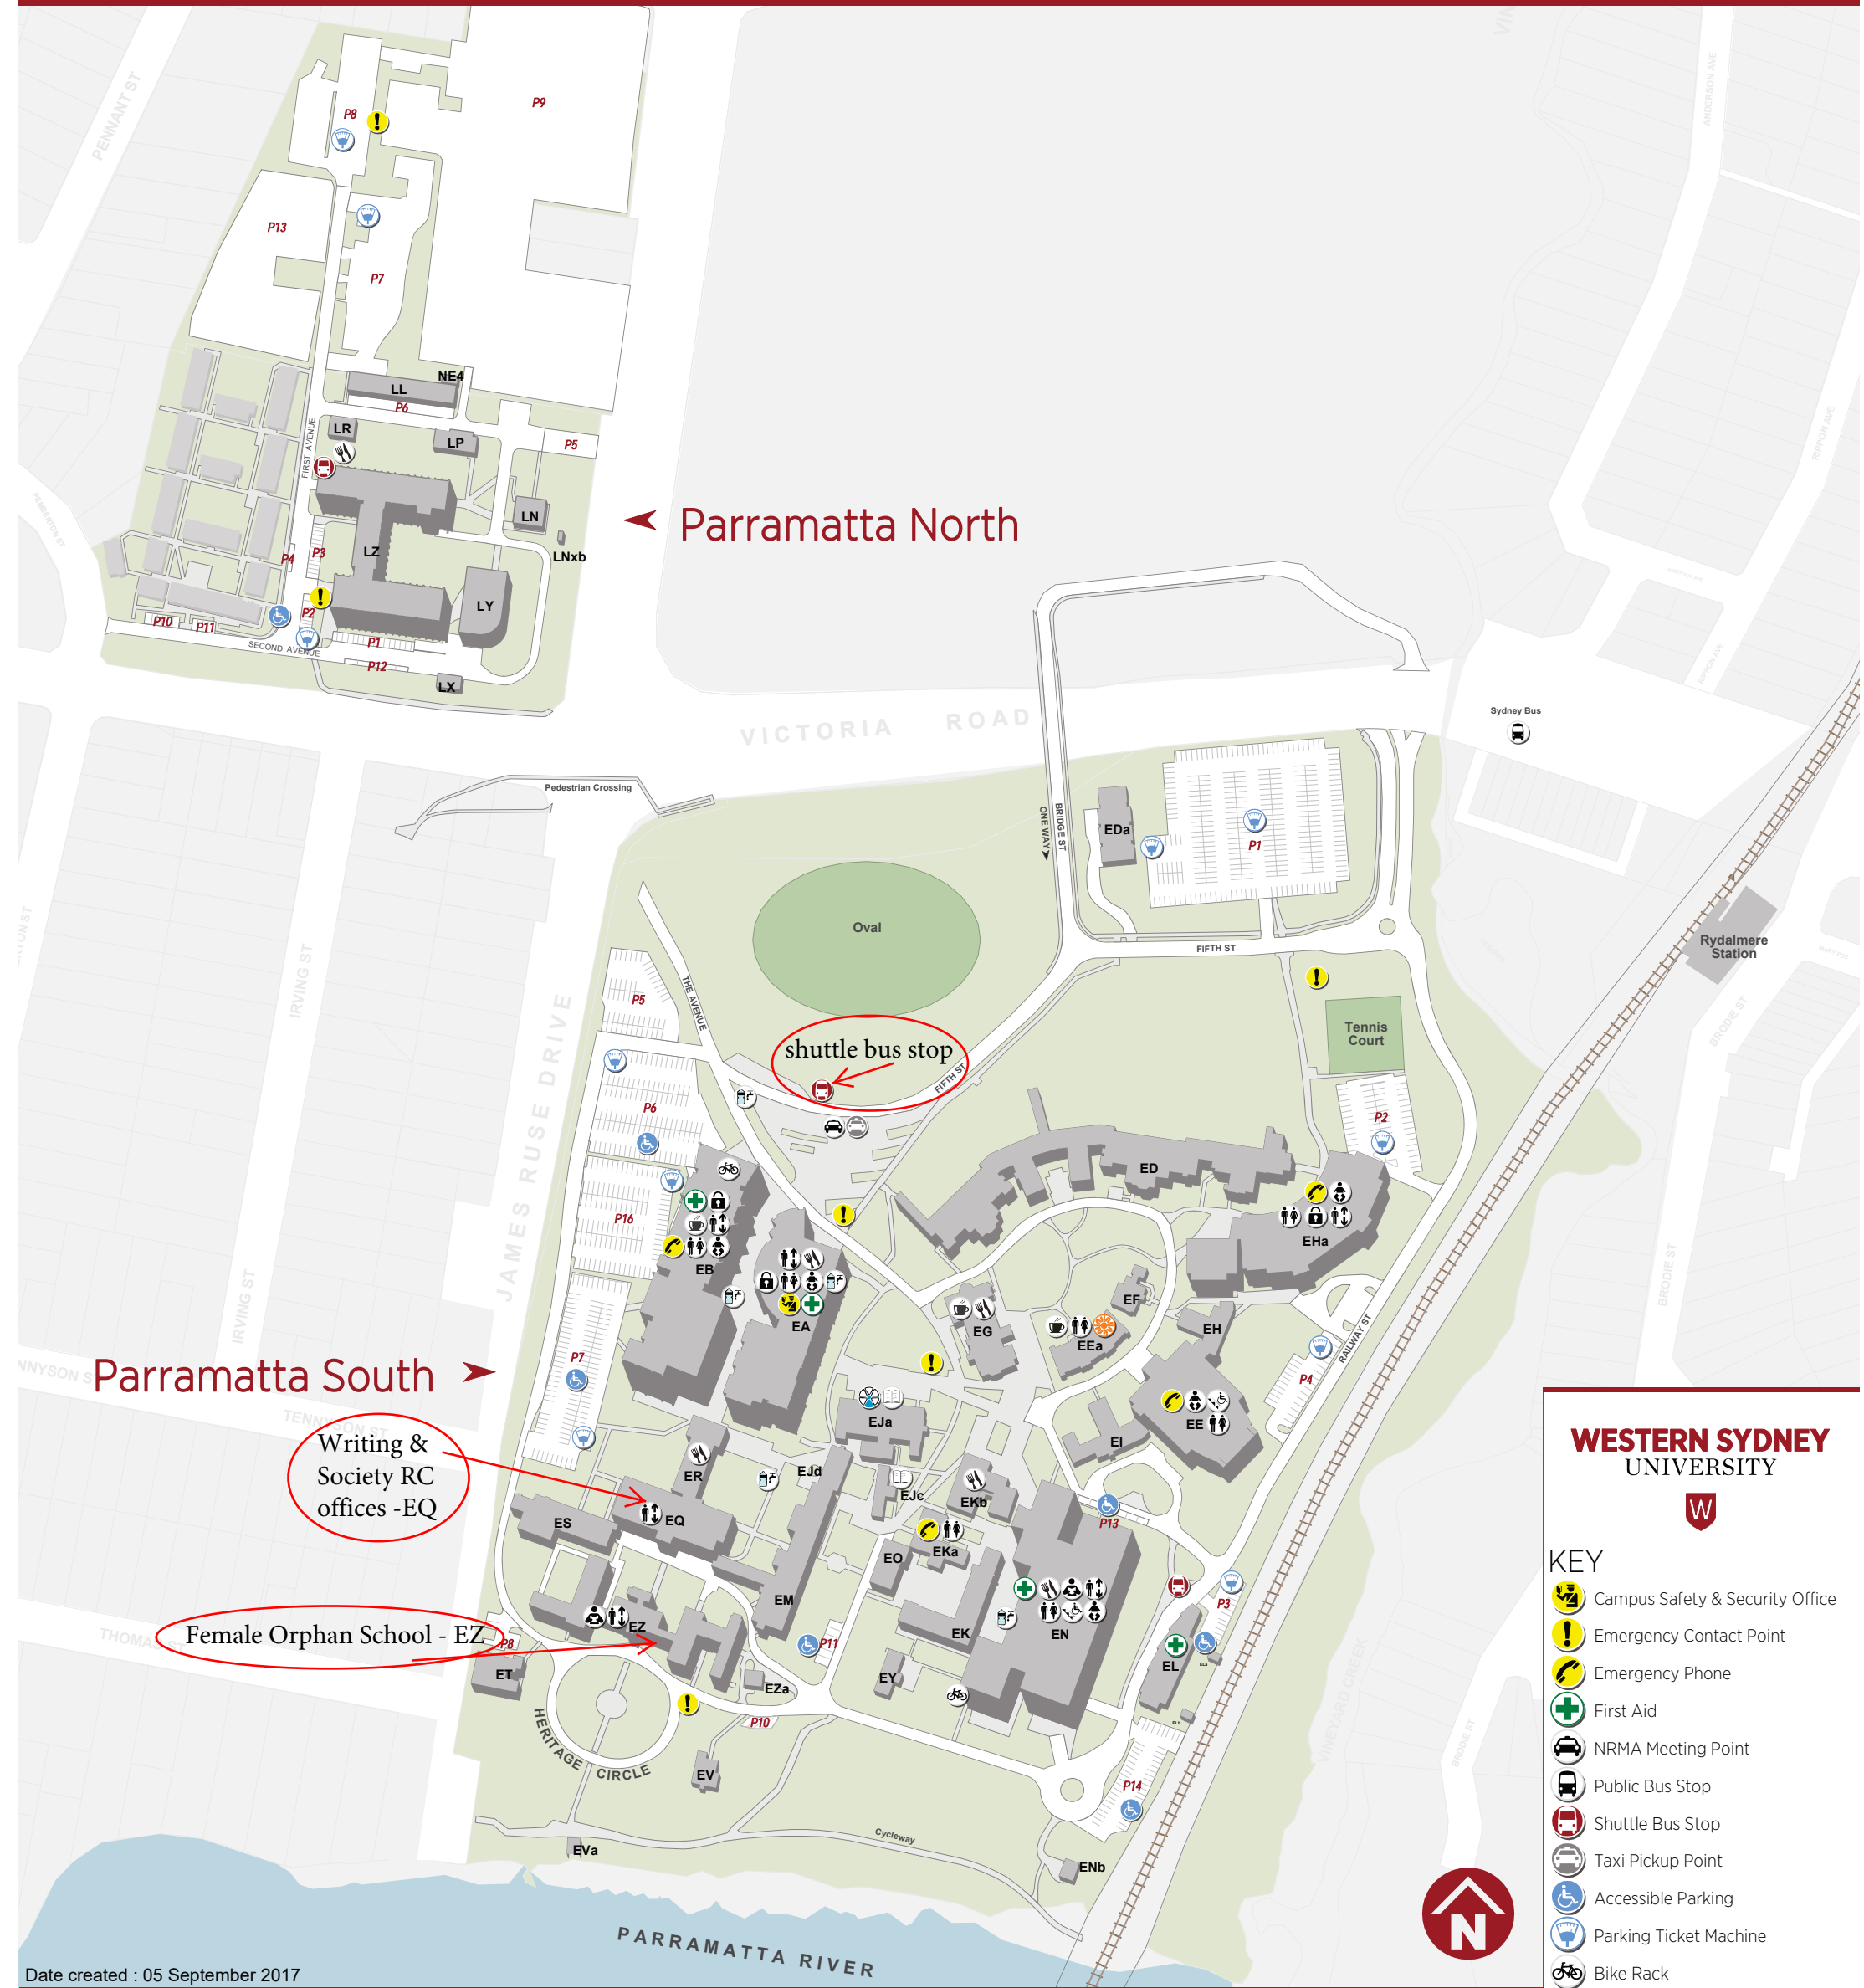

Parramatta campus

Date created : 05 September 2017

| Parramatta North | | Parramatta South | |
|---------------------------------------------|-----|------------------------------------------------|-------------------------------------|
| Computer Labs & IT Support | EA | Institute for Culture & Society | EM |
| Food Outlets | | Learning Commons | Janice Reid Pavilion EeA |
| Boilerhouse | EKb | Library | Whitlam Library EN |
| First Stop Kiosk | EA | Margaret Whitlam Galleries | Female Orphan School EZ |
| Fusion Bar | EN | Mathematics Education Support Hub (MESH) | EQ |
| Oliver Brown | EG | Multi Faith Centre / Chaplaincy | EF |
| rawr Energy Bar | EN | Muslim Prayer Rooms | EA |
| Shuttle Stop Café | LN | National Tertiary Education Industry Union | EB |
| Subway | EN | Office of Advancement & Alumni | Medical Superintendent's Cottage ET |
| The Bakehouse | ER | Office of General Counsel | EQ |
| Toyo Sushi | EG | Queer Room | EA |
| Hub for Academic Literacy & Learning (HALL) | EQ | Research Engagement, Development & Innovation | River Cottage EV |
| | | School of Computing, Engineering & Mathematics | |
| | | Administration | ER |
| | | Centre for Research in Mathematics | EN |
| | | School of Humanities & Communication Arts | ED |
| | | Rabbit Hole | EA |
| | | School of Law | EK, Moot Court EO |
| | | International Centre for Ocean Governance | EJc |
| | | School of Nursing & Midwifery | EB |
| | | School of Science & Health | EHa |
| | | School of Social Sciences & Psychology | EHa |
| | | Student Central | EJa |
| | | Student Support Services | |
| | | Counselling Service | EB |
| | | Disability Service | EB |
| | | PASS Program | EF |
| | | Student Campus Council | EA |
| | | Student Welfare Service | EB |
| | | The Academy | EA |
| | | The Chancellery | EB |
| | | UniSuper Consultant | EA |
| | | Western Sydney International | Drill Master's Cottage ES |
| | | Whitlam Institute | Female Orphan School EZ |
| | | Womens Room | EB |