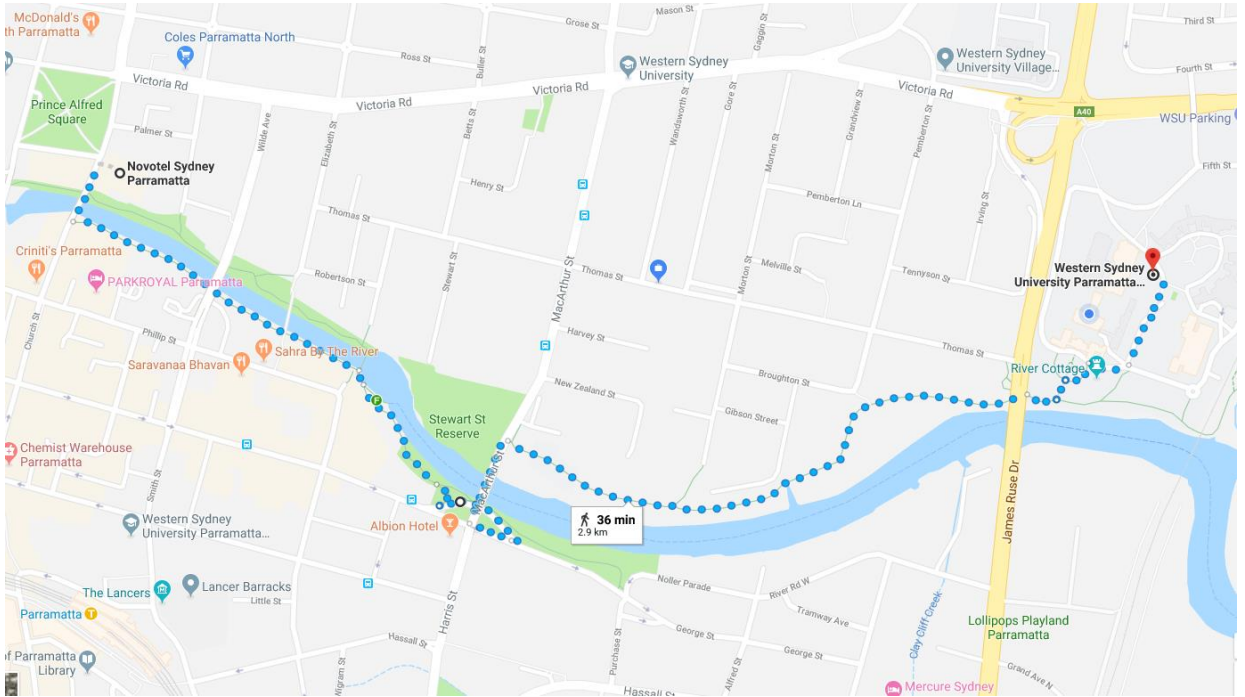

Walk The Marsden Hotel Parramatta to Western Sydney University

Walk The Marsden Hotel to Western Sydney University Shuttle bus stop

Novotel Sydney Parramatta

Address: 350 Church Street, Parramatta

Phone: +61 2 9630 4999

<https://www.novotelparramatta.com.au/>

Walk Novotel Sydney Parramatta to Western Sydney University

Walk Novotel Sydney Parramatta to Western Sydney University shuttle bus stop

Mecure Sydney Parramatta

Address: 106 Hassell Street, Rosehill