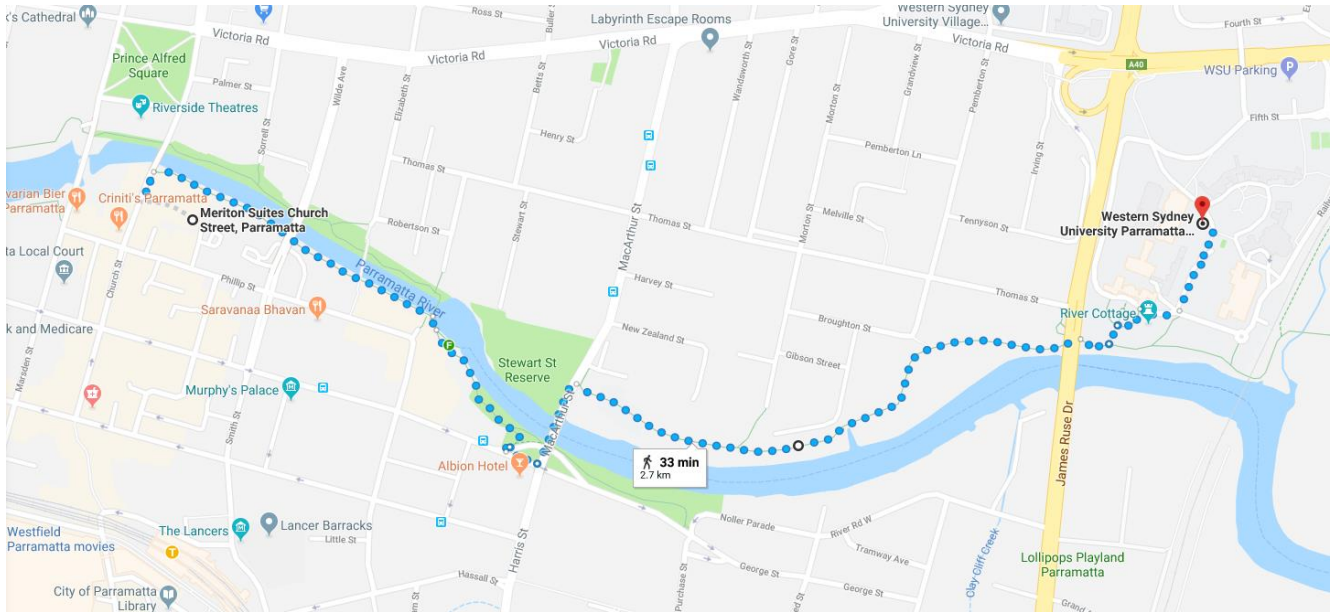

Meriton Suites George Street, Parramatta – serviced apartments

Address: 180 George Street, Parramatta, NSW 2150, Australia

Phone: +61 2 8831 4300

<https://www.meritonsuites.com.au/our-hotels/nsw/western-sydney/parramatta/church-street/>

Walk to Meriton Suites to Western Sydney University