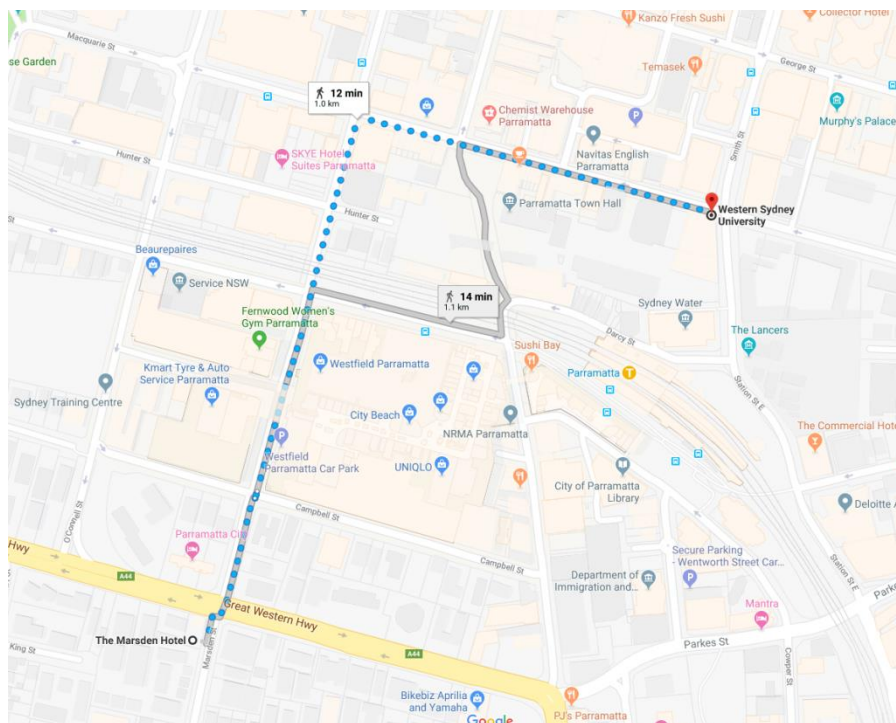

Walk The Marsden Hotel Parramatta to Western Sydney University

Walk The Marsden Hotel to Western Sydney University Shuttle bus stop

Novotel Sydney Parramatta

Address: 350 Church Street, Parramatta

Phone: +61 2 9630 4999

<https://www.novotelparramatta.com.au/>

Walk Novotel Sydney Parramatta to Western Sydney University

Walk Novotel Sydney Parramatta to Western Sydney University shuttle bus stop

Mecure Sydney Parramatta

Address: 106 Hassell Street, Rosehill