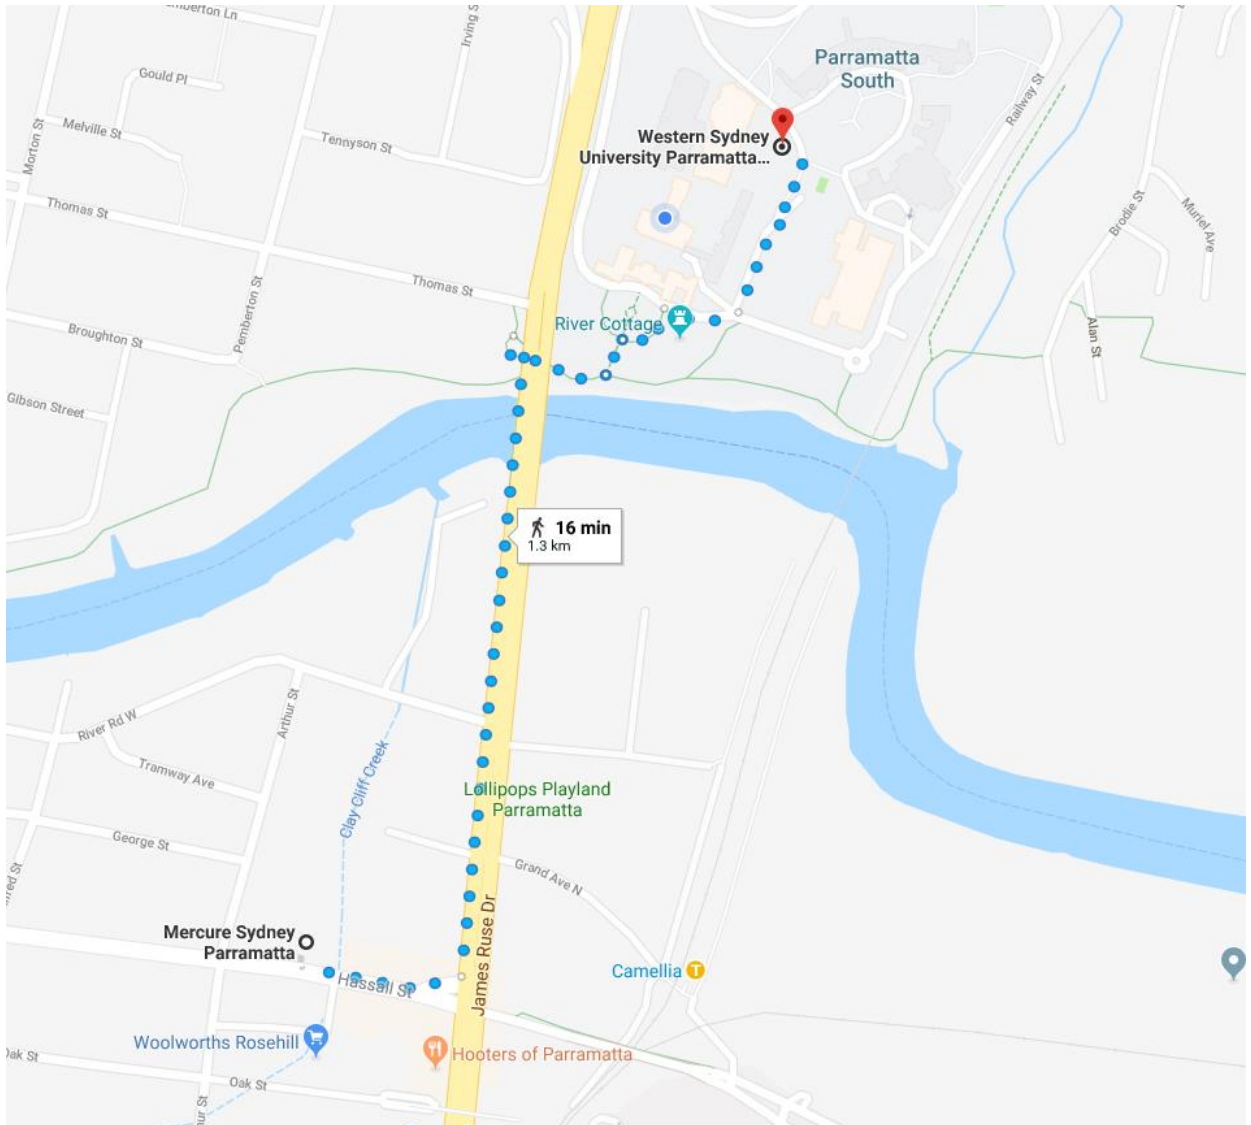

Mecure Sydney Parramatta

Address: 106 Hassell Street, Rosehill

Phone: +61 2 8836 1000

<http://www.mercurehotelparramatta.com.au/>

Walk Mecure Hotel Parramatta to Western Sydney University