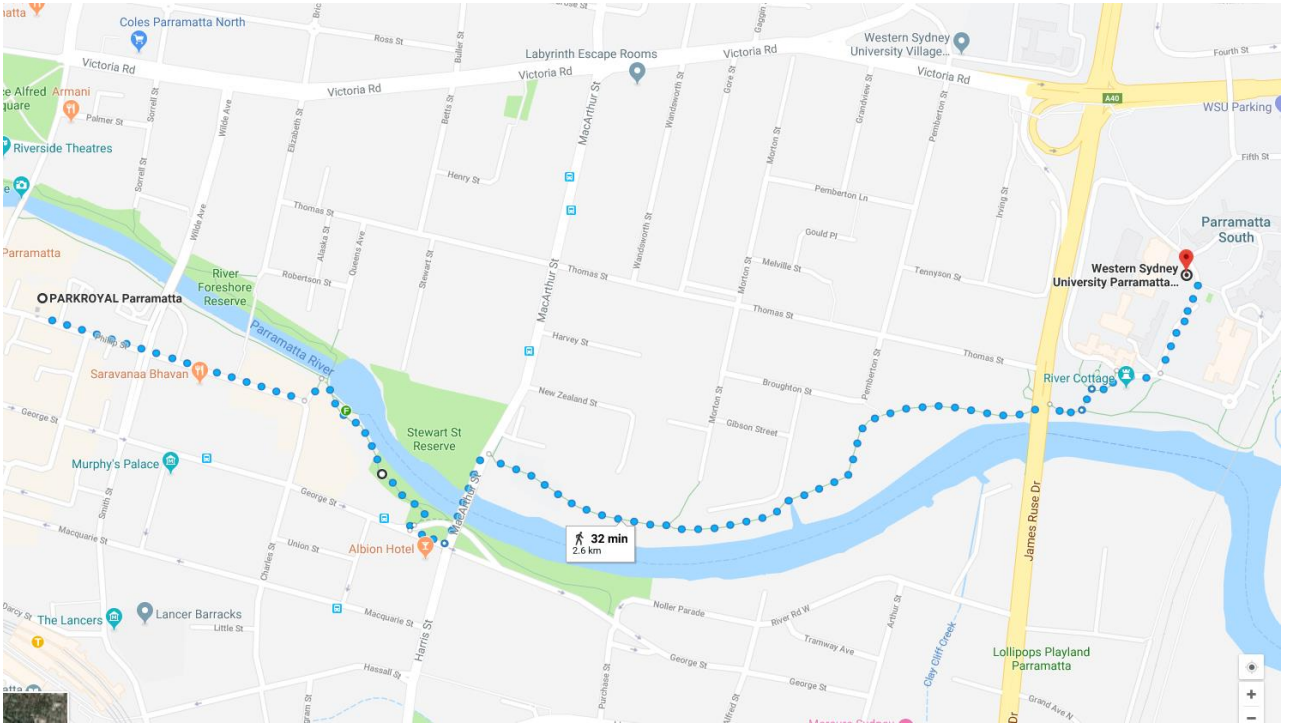

<https://www.novotelparramatta.com.au/>

Walk Novotel Sydney Parramatta to Western Sydney University

Walk Novotel Sydney Parramatta to Western Sydney University shuttle bus stop

Mecure Sydney Parramatta

Address: 106 Hassell Street, Rosehill

Walk Skye Hotel Suites Parramatta to Western Sydney University shuttle bus stop

PARKROYAL Parramatta -hotel

Address: 30 Phillip St, Parramatta NSW 2150

Phone: +61 2 9689 3333

<https://www.panpacific.com/en/hotels-and-resorts/pr-parramatta.html>

Walk Parkroyal Parramatta to Western Sydney University

Walk Parkroyal Parramatta to Western Sydney University shuttle bus stop

Rosehill Hotel, Granville

Address: 91 Parramatta Road, Granville

Phone: +61 2 9682 5311