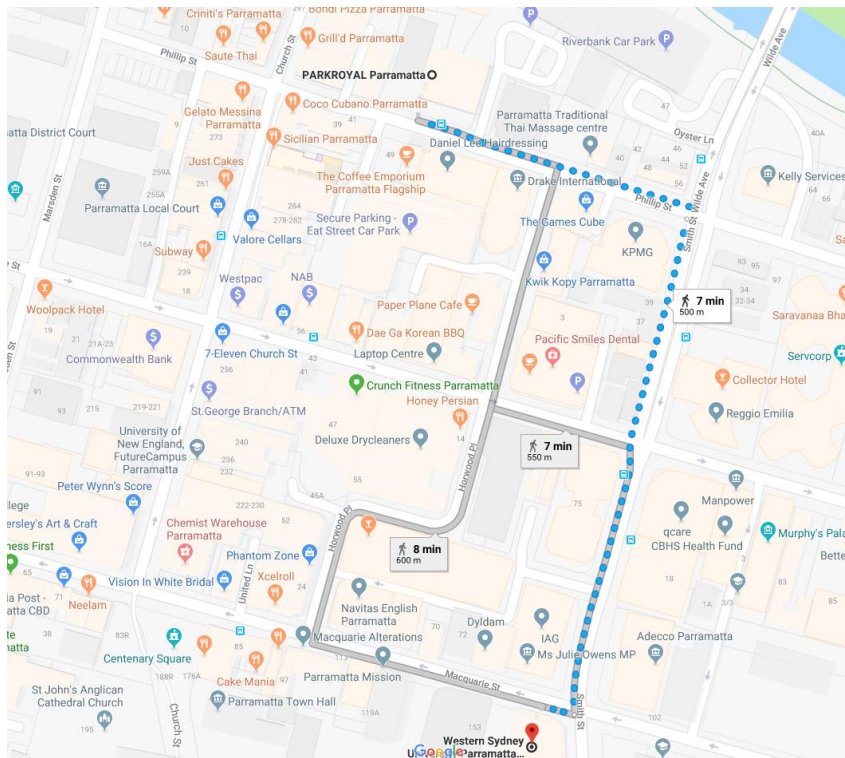

<https://www.novotelparramatta.com.au/>

Walk Novotel Sydney Parramatta to Western Sydney University

Walk Novotel Sydney Parramatta to Western Sydney University shuttle bus stop

Mecure Sydney Parramatta

Address: 106 Hassell Street, Rosehill

Walk Skye Hotel Suites Parramatta to Western Sydney University shuttle bus stop

PARKROYAL Parramatta -hotel

Address: 30 Phillip St, Parramatta NSW 2150

Phone: +61 2 9689 3333

<https://www.panpacific.com/en/hotels-and-resorts/pr-parramatta.html>

Walk Parkroyal Parramatta to Western Sydney University

Walk Parkroyal Parramatta to Western Sydney University shuttle bus stop

Rosehill Hotel, Granville

Address: 91 Parramatta Road, Granville

Phone: +61 2 9682 5311