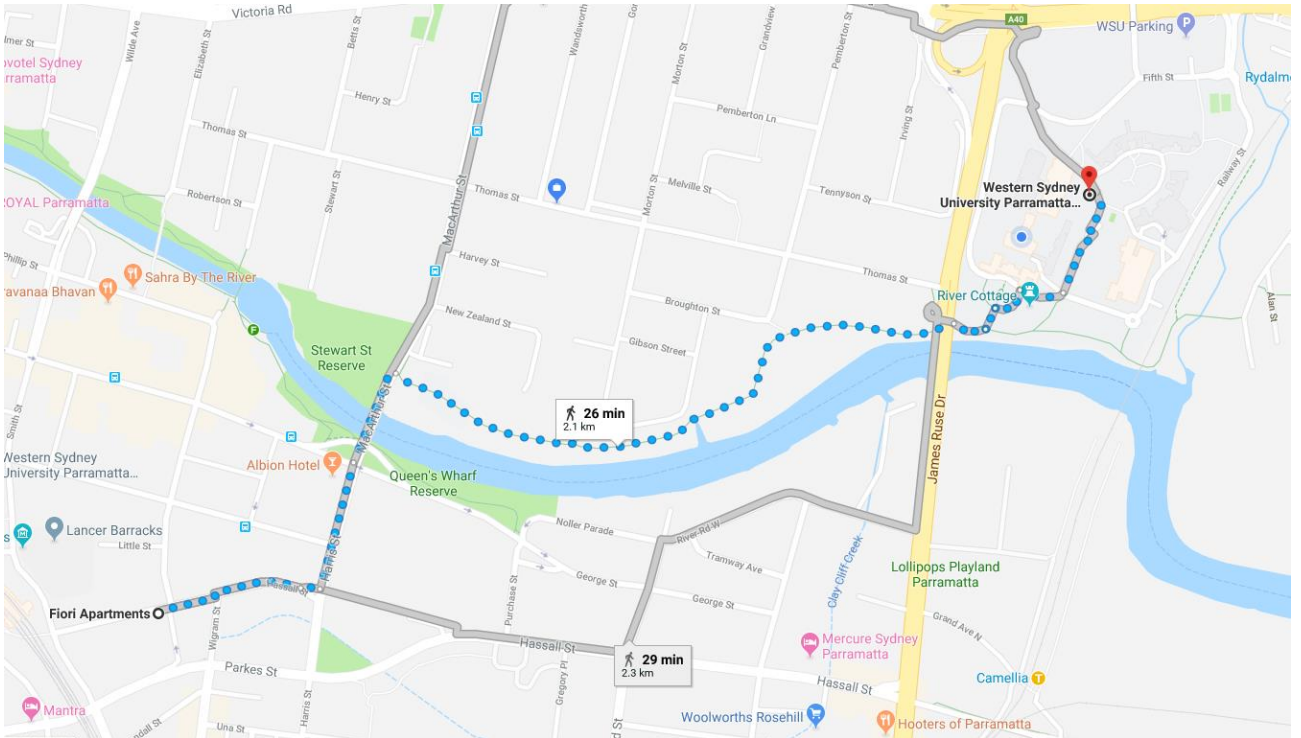

Phone: +61 2 9689 3333

<https://www.panpacific.com/en/hotels-and-resorts/pr-parramatta.html>

from \$290 per night

Budget options

(a couple of stops away by train)

Rosehill Hotel

Address: 91 Parramatta Road, Granville

from \$104 per night

Fiori Apartments Parramatta

Address: 13-15 Hassall Street, Parramatta

Phone: +61 2 9806 0800

<https://www.fioriapartments.com.au/>

Walk Fiori Apartments Parramatta to Western Sydney University

Walk Fiori Apartments Parramatta to Western Sydney University Shuttle bus stop

APX Hotels Apartments Parramatta

Address: 8 Hope Street, Rosehill

Phone: +61 2 9687 7711

<https://www.apxhotelsapartments.com/parramatta/>

<https://www.novotelparramatta.com.au/>

Walk Novotel Sydney Parramatta to Western Sydney University

Walk Novotel Sydney Parramatta to Western Sydney University shuttle bus stop

Mecure Sydney Parramatta

Address: 106 Hassell Street, Rosehill