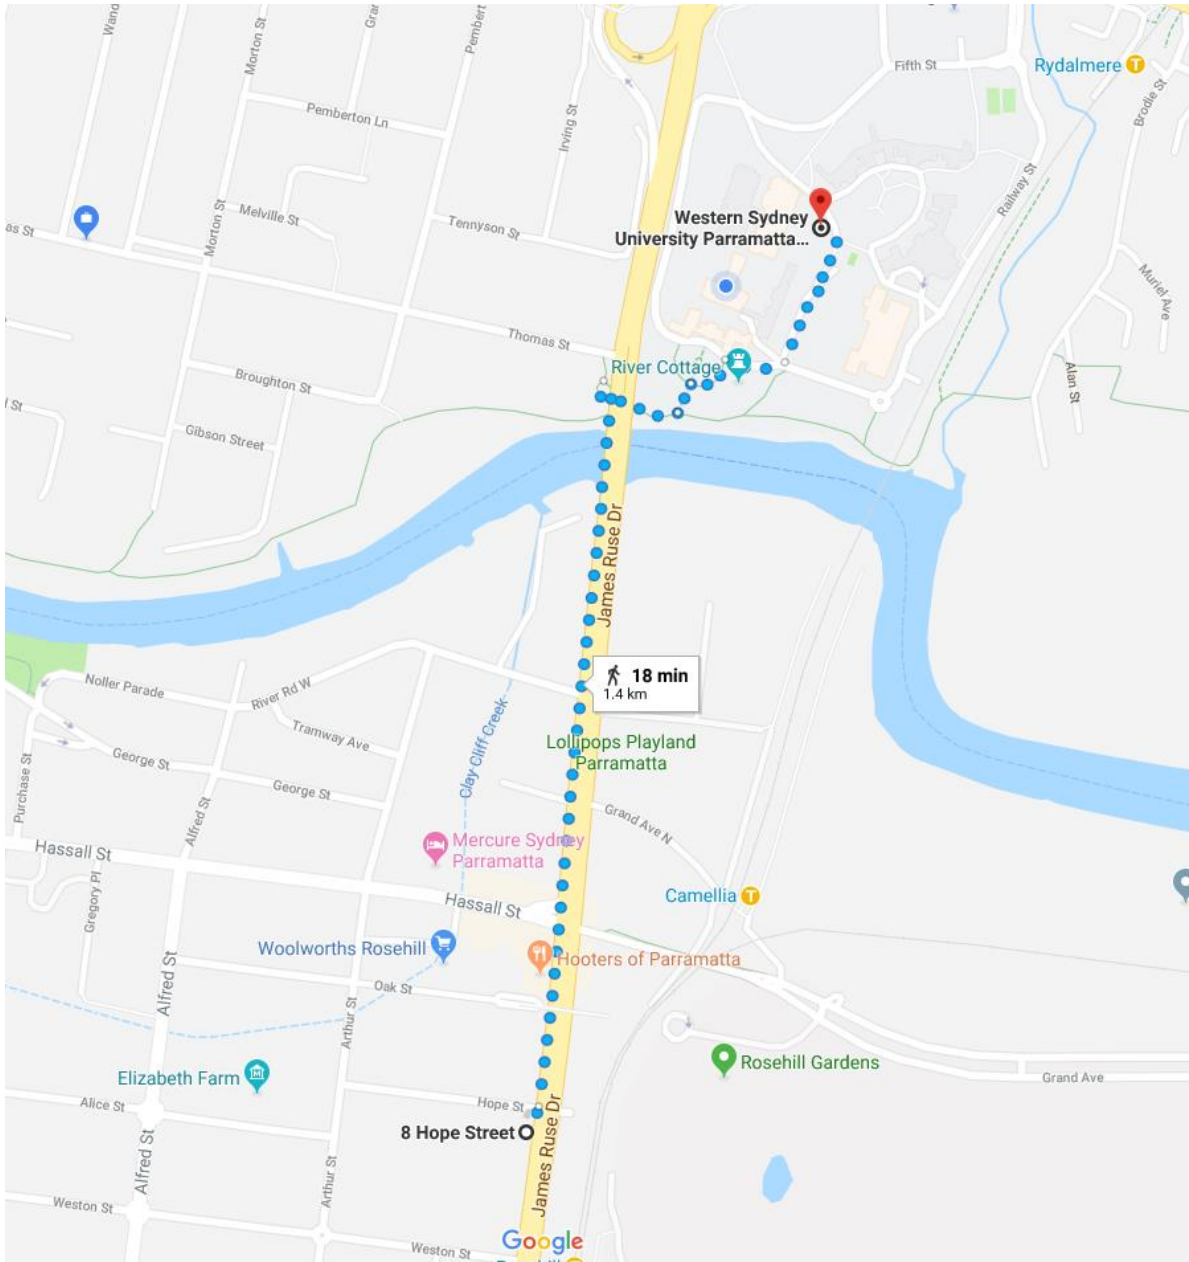

APX Hotels Apartments Parramatta

Address: 8 Hope Street, Rosehill

Phone: +61 2 9687 7711

<https://www.apxhotelsapartments.com/parramatta/>

Walk APX Hotels Apartments to Western Sydney University