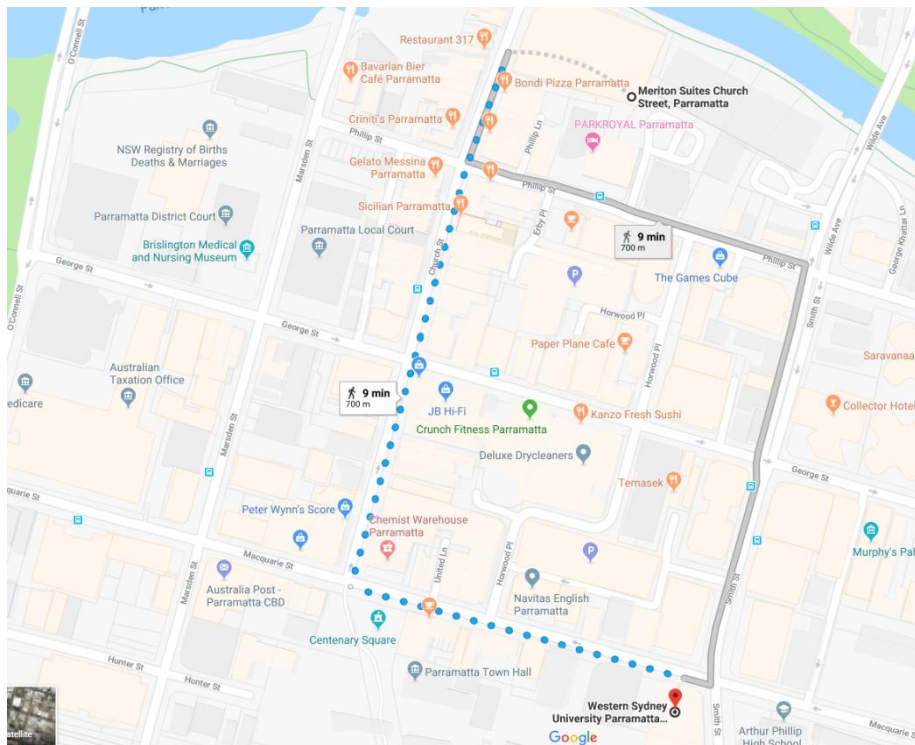

Walk Meriton Suites to University Shuttle bus stop