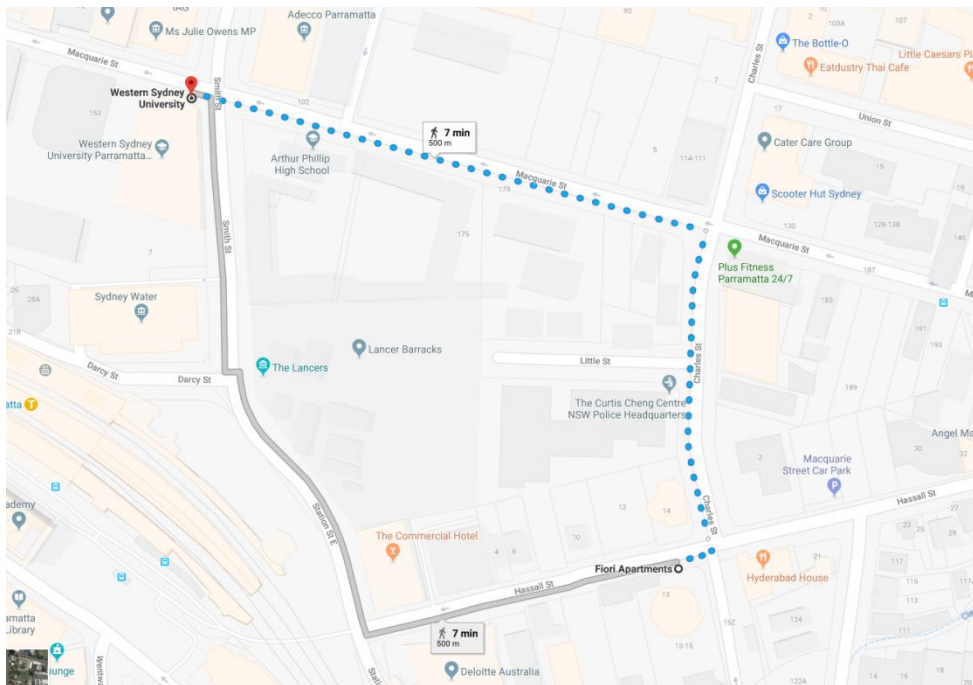

Walk Fiori Apartments Parramatta to Western Sydney University Shuttle bus stop