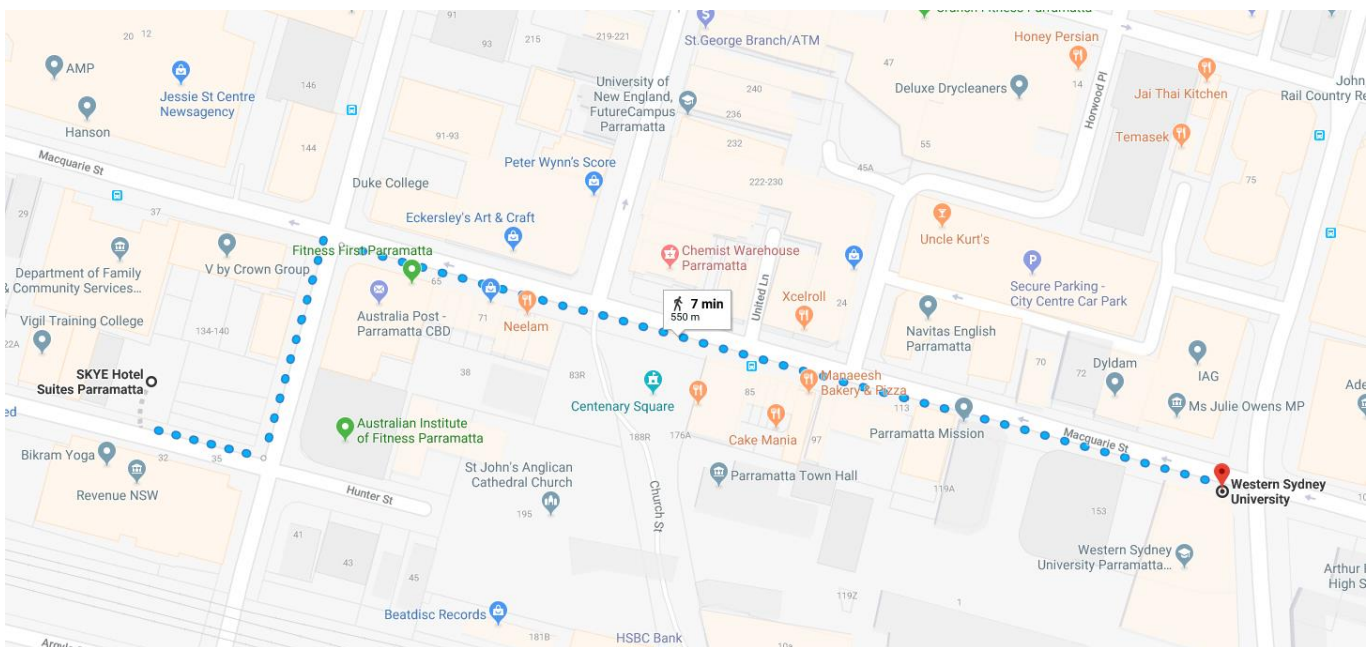

<https://www.novotelparramatta.com.au/>

Walk Novotel Sydney Parramatta to Western Sydney University

Walk Novotel Sydney Parramatta to Western Sydney University shuttle bus stop

Mecure Sydney Parramatta

Address: 106 Hassell Street, Rosehill

Walk Skye Hotel Suites Parramatta to Western Sydney University shuttle bus stop

PARKROYAL Parramatta -hotel

Address: 30 Phillip St, Parramatta NSW 2150

Phone: +61 2 9689 3333

<https://www.panpacific.com/en/hotels-and-resorts/pr-parramatta.html>

Walk Parkroyal Parramatta to Western Sydney University

Walk Parkroyal Parramatta to Western Sydney University shuttle bus stop

Rosehill Hotel, Granville

Address: 91 Parramatta Road, Granville

Phone: +61 2 9682 5311