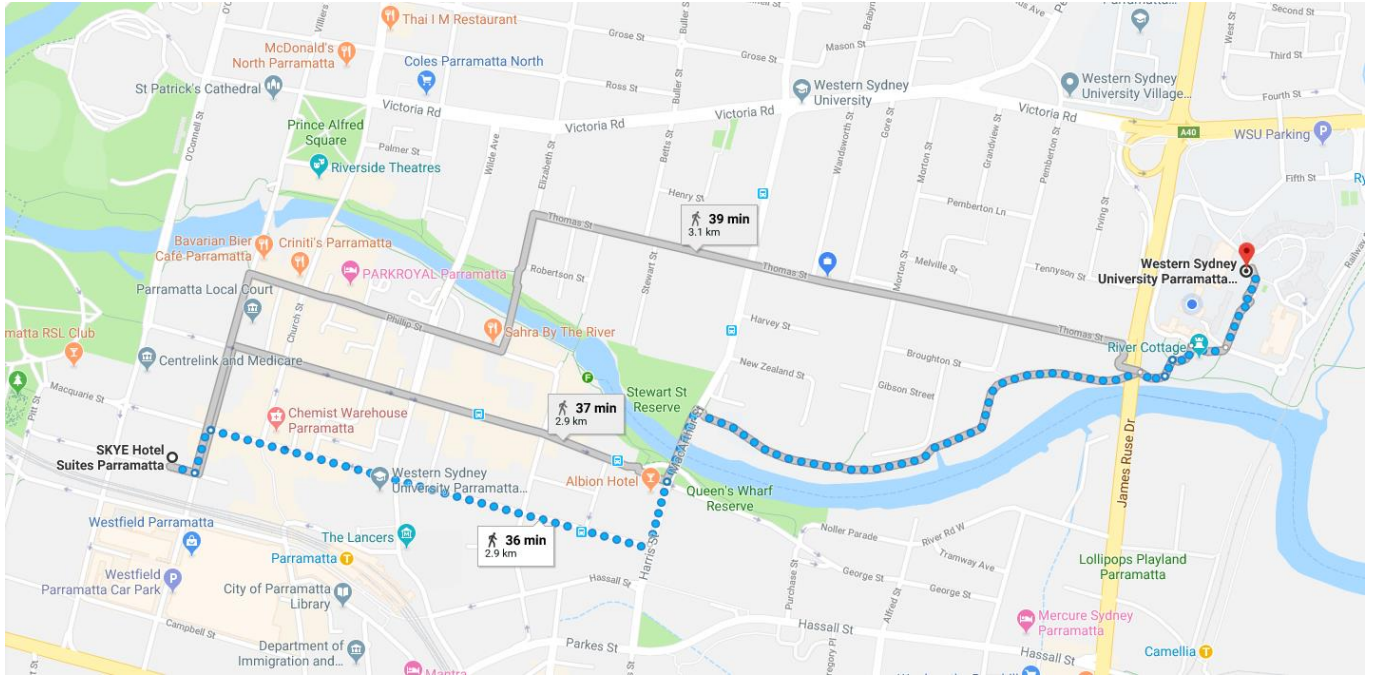

Skye Hotel Suites Parramatta

Address: 350 Hunter Street, Parramatta

Phone: +61 2 7803 2388

<https://www.skyehotels.com.au/parramatta/en/skye-hotel-parramatta.html>

Walk Skye Hotel Suites Parramatta to Western Sydney University