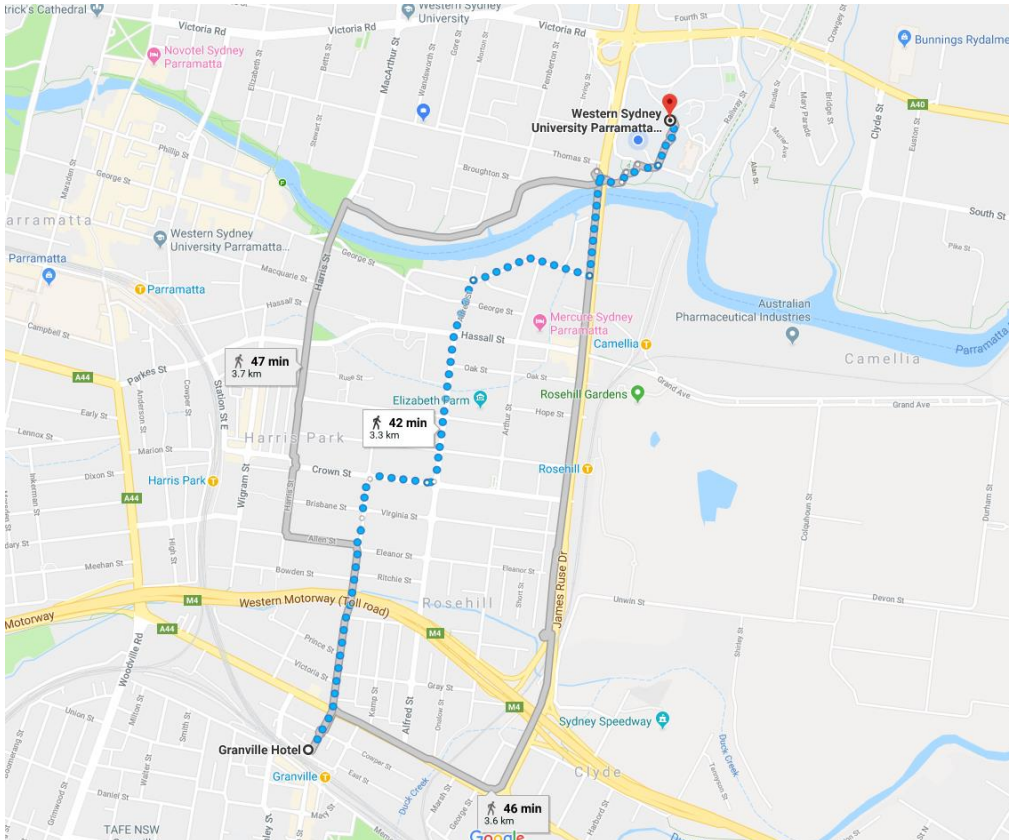

The Granville Hotel

Address: 10 Good Street, Granville

Phone: +61 2 9637 1424

<https://www.granvillehotel.com.au/accommodation>

Walk the Granville Hotel Western Sydney University