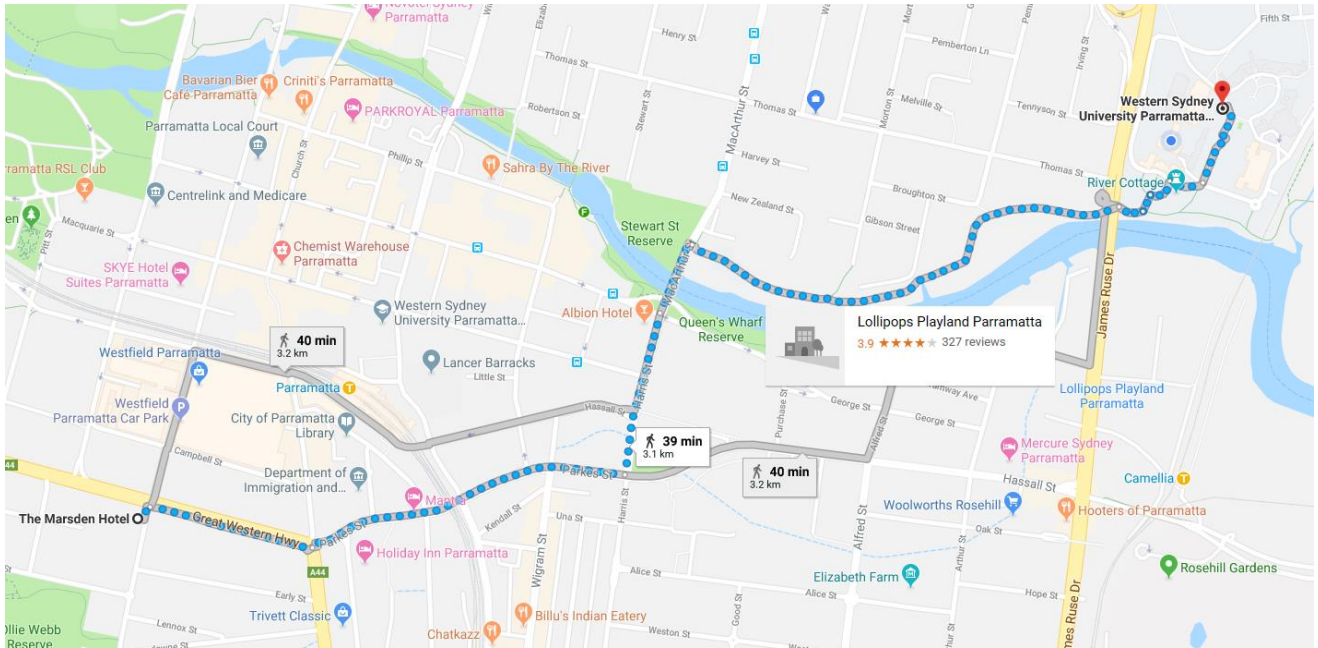

Walk Fiori Apartments Parramatta to Western Sydney University Shuttle bus stop

APX Hotels Apartments Parramatta

Address: 8 Hope Street, Rosehill

Phone: +61 2 9687 7711

<https://www.apxhotelsapartments.com/parramatta/>

Walk APX Hotels Apartments to Western Sydney University

The Marsden Hotel, Parramatta

The Marsden Hotel, Parramatta

Address: 100 Marsden Street, Parramatta

Phone: +61 2 9633 9898

<https://themarsdenhotel.com.au/>

Walk The Marsden Hotel Parramatta to Western Sydney University

Walk The Marsden Hotel to Western Sydney University Shuttle bus stop

Novotel Sydney Parramatta

Address: 350 Church Street, Parramatta

Phone: +61 2 9630 4999

<https://www.novotelparramatta.com.au/>

Walk Novotel Sydney Parramatta to Western Sydney University

Walk Novotel Sydney Parramatta to Western Sydney University shuttle bus stop

Mecure Sydney Parramatta

Address: 106 Hassell Street, Rosehill