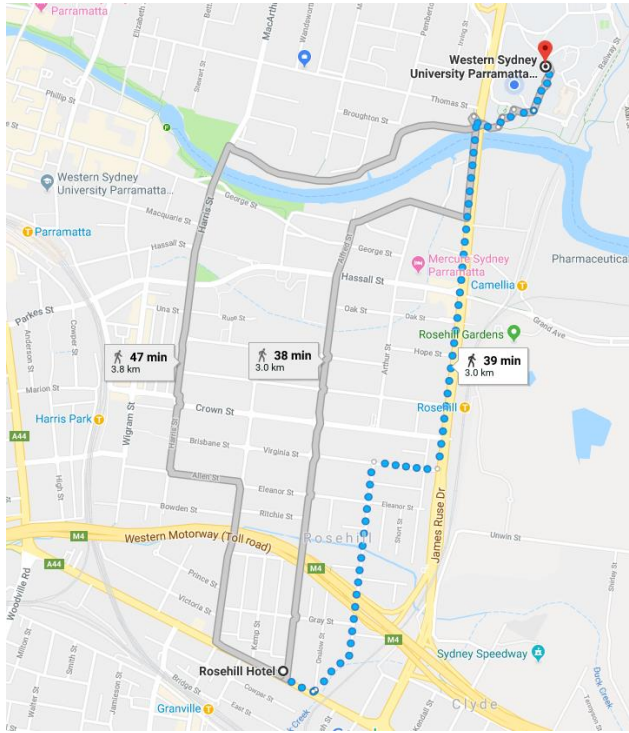

<https://www.novotelparramatta.com.au/>

Walk Novotel Sydney Parramatta to Western Sydney University

Walk Novotel Sydney Parramatta to Western Sydney University shuttle bus stop

Mecure Sydney Parramatta

Address: 106 Hassell Street, Rosehill

Walk Parkroyal Parramatta to Western Sydney University

Walk Parkroyal Parramatta to Western Sydney University shuttle bus stop

Rosehill Hotel, Granville

Address: 91 Parramatta Road, Granville

Phone: +61 2 9682 5311

<https://www.rosehillhotel.com.au/>

Walk Rosehill Hotel to Western Sydney University

Public Transport Rosehill Hotel to Western Sydney University

The image shows a screenshot of a Trip Planner interface on the left and a corresponding map on the right. The Trip Planner displays three departure options for Thursday:

The map on the right shows the geographical context of these routes, highlighting the path from Granville through Clyde Station, Rosehill Station, and Rydalmere Station to the University of Western Sydney Parramatta Campus South.