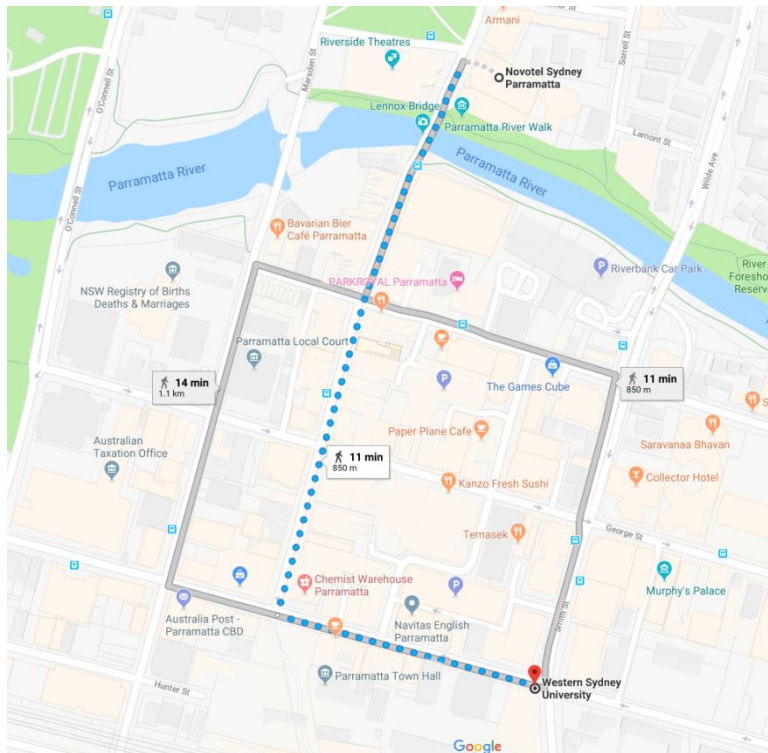

Walk The Marsden Hotel Parramatta to Western Sydney University

Walk The Marsden Hotel to Western Sydney University Shuttle bus stop

Novotel Sydney Parramatta

Address: 350 Church Street, Parramatta

Phone: +61 2 9630 4999

<https://www.novotelparramatta.com.au/>

Walk Novotel Sydney Parramatta to Western Sydney University

Walk Novotel Sydney Parramatta to Western Sydney University shuttle bus stop

Mecure Sydney Parramatta

Address: 106 Hassell Street, Rosehill

Phone: +61 2 8836 1000

<http://www.mercurehotelparramatta.com.au/>

Walk Mecure Hotel Parramatta to Western Sydney University

Meriton Suites George Street, Parramatta – serviced apartments

Address: 180 George Street, Parramatta, NSW 2150, Australia