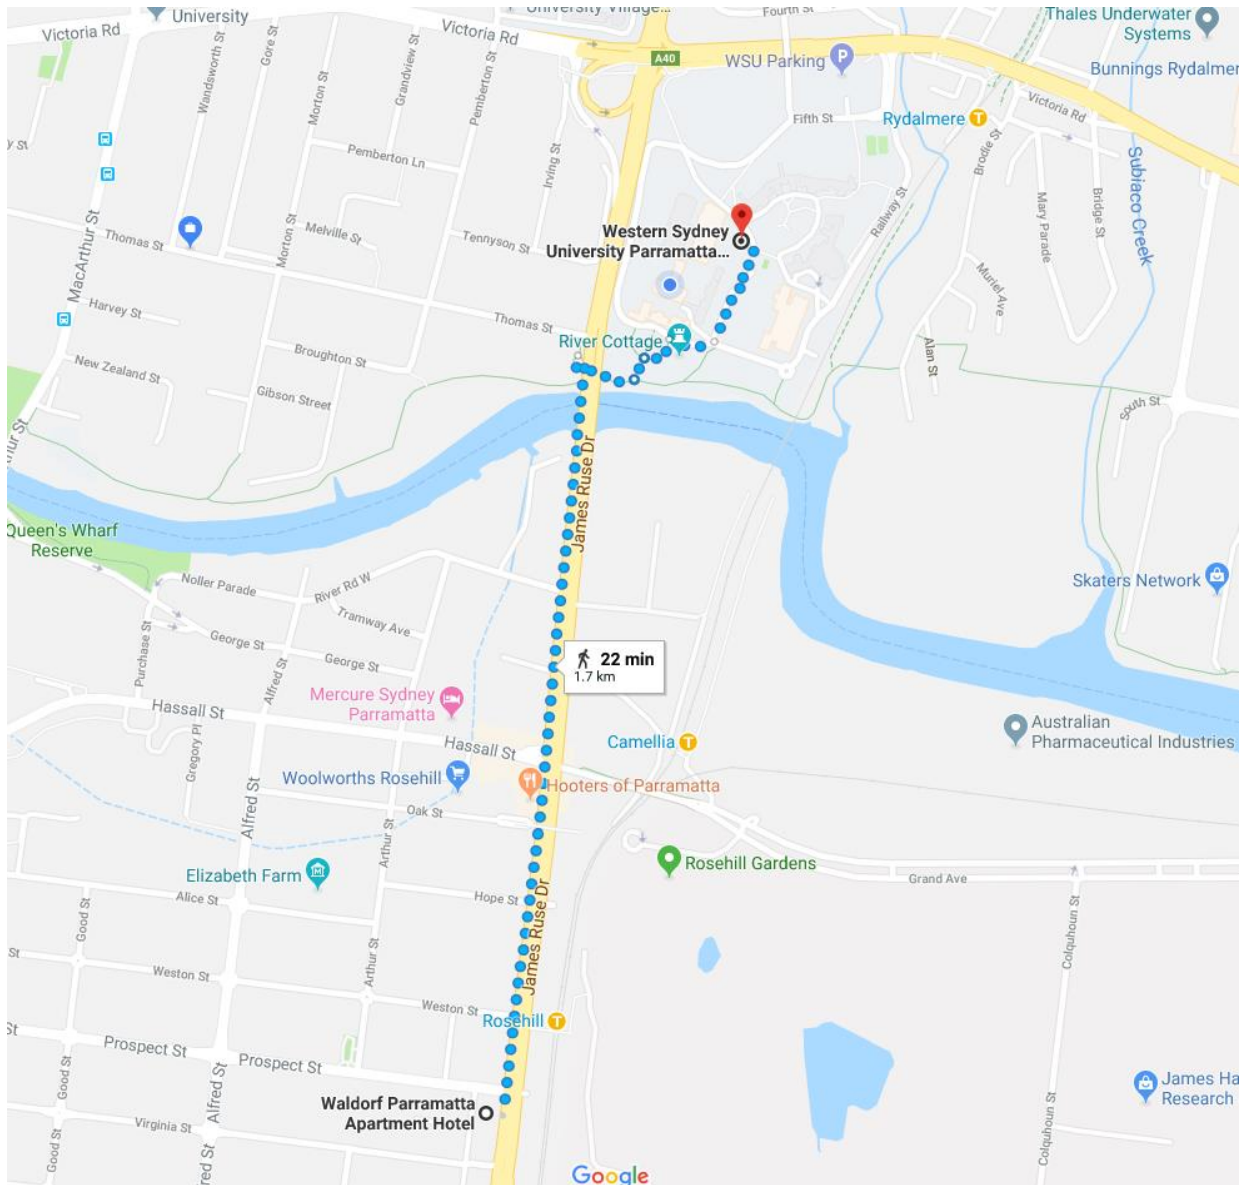

Waldorf Parramatta Apartment Hotel

Address: 110-114 James Ruse Drive, Rosehill

Phone: +61 2 8837 8000

<https://www.waldorf.com.au/en/parramatta/default.html>

Walk Waldorf Parramatta Apartment Hotel to Western Sydney University